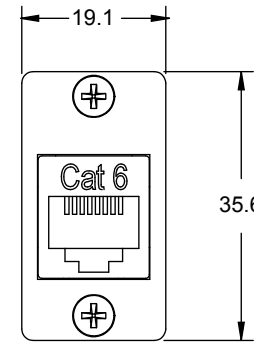

CAT 6 KEYSTONE COUPLER
SMP P/N: M007-8800-724-Z

* NOTE: KIT IS SUPPLIED UNASSEMBLED
KIT INCLUDES:
1 - COUPLER
2 - FLANGE MOUNTED BEZEL
3 - MOUNTING SCREWS (2)

ISOMETRIC VIEW
FULLY ASSEMBLED KIT

FLANGE MOUNTED BEZEL
SMP P/N: HW-BZ-KS-35.6-19.1

2x 4-40 UNC-2AX.25" Long
SMP P/N: HW-SP-U4-40-25

RECOMMENDED
PANEL CUTOUT

HOW TO ORDER:

C 2 0 8 3 9 0 - Z

MATERIAL

FLANGE MOUNTED BEZEL: Zinc Alloy, Nickel Plated
RoHS Compliant

**RoHS
COMPLIANT**

Rev	Drawn	Checked	Approved	Date
0 Issued	B.S.	S.M.	S.M.	05/31/18

SMP TECHNOLOGY, INC.

**RJ45 CAT 6, Panel Mounted Coupler Kit, Non-Shielded
Coupler, Bezel and Screws**

SCALE N/A

TOL. DEC. .X +/- 0.2 .XX +/- 0.15 .XXX +/- 0.10 ANGLE +/- UNIT: mm

P/N: C208390-Z