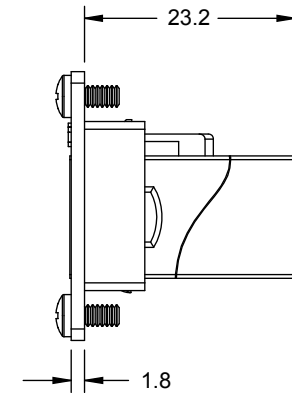

CAT 6 KEYSTONE COUPLER
SMP P/N: M007-8800-724-Z

* NOTE: KIT IS SUPPLIED UNASSEMBLED
KIT INCLUDES:
1 - COUPLER
2 - FLANGE MOUNTED BEZEL
3 - MOUNTING SCREWS (2)

ISOMETRIC VIEW
FULLY ASSEMBLED KIT

FLANGE MOUNTED BEZEL
SMP P/N: HW-BZ-KS-35.6-19.1

2x 4-40 UNC-2AX.25" Long
SMP P/N: HW-SP-U4-40-25

RECOMMENDED
PANEL CUTOUT

HOW TO ORDER:

C 2 0 8 3 9 0 - Z

MATERIAL

FLANGE MOUNTED BEZEL: Zinc Alloy, Nickel Plated
RoHS Compliant

**RoHS
COMPLIANT**

Rev	Drawn	Checked	Approved	Date
0 Issued	B.S.	S.M.	S.M.	05/31/18

SMP TECHNOLOGY, INC.

**RJ45 CAT 6, Panel Mounted Coupler Kit, Non-Shielded
Coupler, Bezel and Screws**

SCALE N/A

TOL. DEC. .X +/- 0.2 .XX +/- 0.15 .XXX +/- 0.10 ANGLE +/- UNIT: mm

P/N: C208390-Z