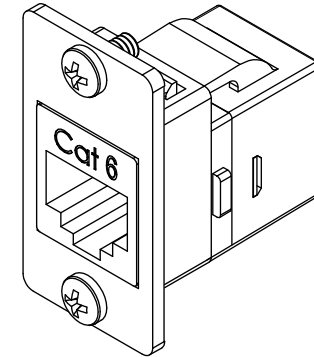

CAT 6 KEYSTONE COUPLER
SMP P/N: M007-8800-724-Z

* NOTE: KIT IS SUPPLIED UNASSEMBLED
KIT INCLUDES:
1 - COUPLER
2 - FLANGE MOUNTED BEZEL
3 - MOUNTING SCREWS (2)

ISOMETRIC VIEW
FULLY ASSEMBLED KIT

FLANGE MOUNTED BEZEL
SMP P/N: HW-BZ-KS-35.6-19.1

2x 4-40 UNC-2AX.25" Long
SMP P/N: HW-SP-U4-40-25

RECOMMENDED
PANEL CUTOUT

HOW TO ORDER:

C 2 0 8 3 9 0 - Z

MATERIAL

FLANGE MOUNTED BEZEL: Zinc Alloy, Nickel Plated
RoHS Compliant

**RoHS
COMPLIANT**

Rev	Drawn	Checked	Approved	Date
0 Issued	B.S.	S.M.	S.M.	05/31/18