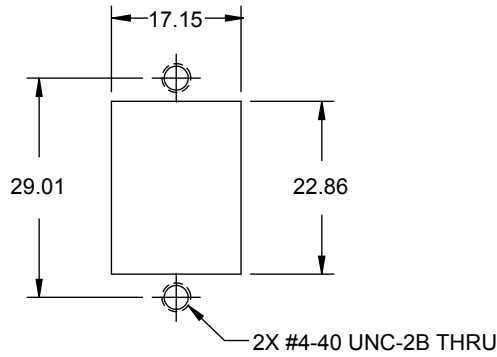

CAT 6 KEYSTONE COUPLER
SMP P/N: M007-8800-724-Z

* NOTE: KIT IS SUPPLIED UNASSEMBLED
KIT INCLUDES:
1 - COUPLER
2 - FLANGE MOUNTED BEZEL
3 - MOUNTING SCREWS (2)

ISOMETRIC VIEW
FULLY ASSEMBLED KIT

FLANGE MOUNTED BEZEL
SMP P/N: HW-BZ-KS-35.6-19.1

2x 4-40 UNC-2AX.25" Long
SMP P/N: HW-SP-U4-40-25

RECOMMENDED
PANEL CUTOUT

HOW TO ORDER:

C 2 0 8 3 9 0 - Z

MATERIAL

FLANGE MOUNTED BEZEL: Zinc Alloy, Nickel Plated
RoHS Compliant

**RoHS
COMPLIANT**

Rev	Drawn	Checked	Approved	Date
0 Issued	B.S.	S.M.	S.M.	05/31/18

SMP TECHNOLOGY, INC.

**RJ45 CAT 6, Panel Mounted Coupler Kit, Non-Shielded
Coupler, Bezel and Screws**

SCALE N/A

TOL. DEC. .X +/- 0.2 .XX +/- 0.15 .XXX +/- 0.10 ANGLE +/- UNIT: mm

P/N: C208390-Z