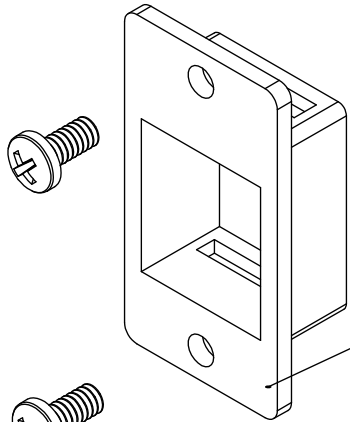

CAT 6 KEYSTONE COUPLER
SMP P/N: M007-8800-724-Z

* NOTE: KIT IS SUPPLIED UNASSEMBLED
KIT INCLUDES:
1 - COUPLER
2 - FLANGE MOUNTED BEZEL
3 - MOUNTING SCREWS (2)

ISOMETRIC VIEW
FULLY ASSEMBLED KIT

FLANGE MOUNTED BEZEL
SMP P/N: HW-BZ-KS-35.6-19.1

2x 4-40 UNC-2AX.25" Long
SMP P/N: HW-SP-U4-40-25

RECOMMENDED
PANEL CUTOUT

HOW TO ORDER:

C 2 0 8 3 9 0 - Z

MATERIAL

FLANGE MOUNTED BEZEL: Zinc Alloy, Nickel Plated
RoHS Compliant

**RoHS
COMPLIANT**

Rev	Drawn	Checked	Approved	Date
0 Issued	B.S.	S.M.	S.M.	05/31/18

SMP TECHNOLOGY, INC.

**RJ45 CAT 6, Panel Mounted Coupler Kit, Non-Shielded
Coupler, Bezel and Screws**

SCALE N/A

TOL. DEC. .X +/- 0.2 .XX +/- 0.15 .XXX +/- 0.10 ANGLE +/- UNIT: mm

P/N: C208390-Z