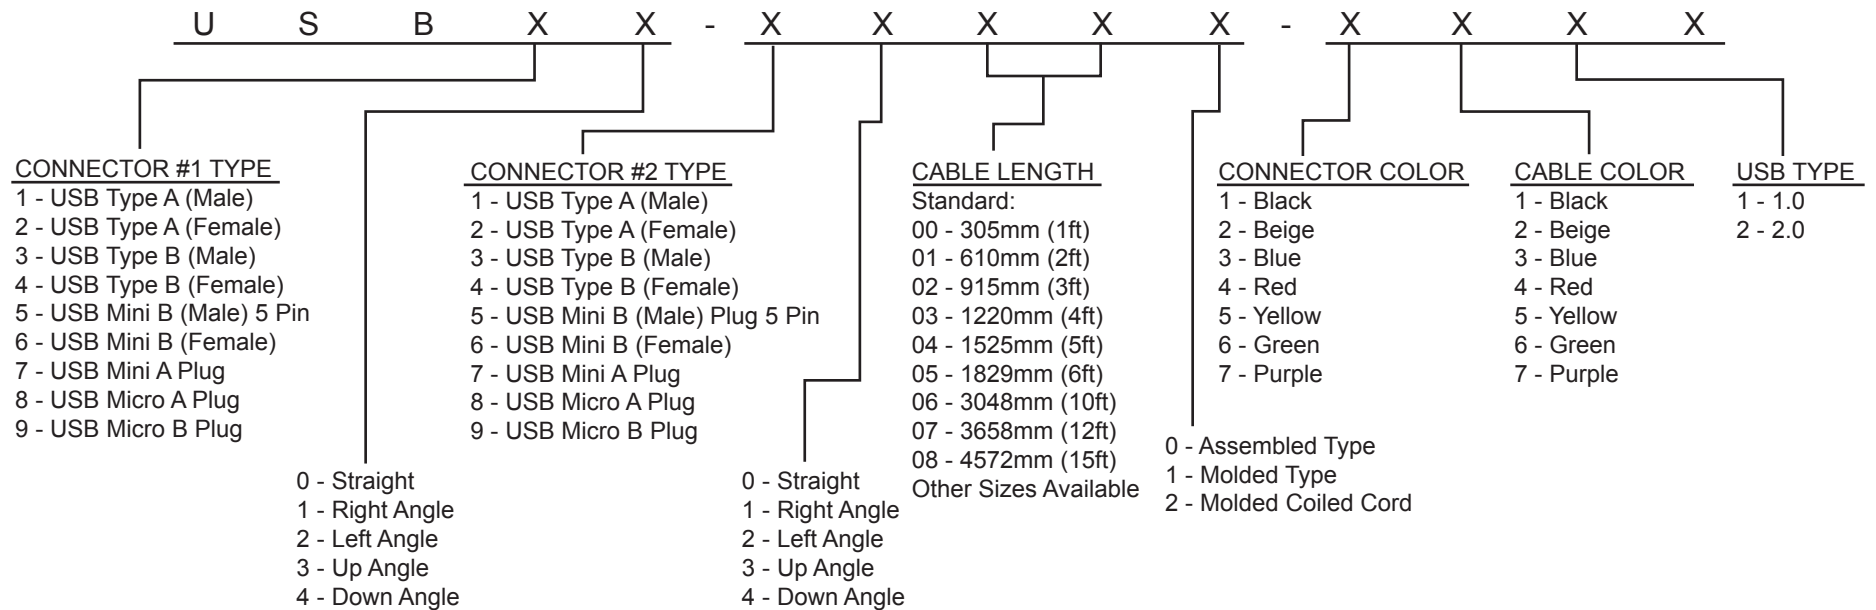

Universal Serial Bus (USB) Cable Ordering System

HOW TO ORDER:

Rev		Drawn	Checked	Approved	Date	
0	Issued	B.S.	S.M.	S.M.	10/22/08	SMP TECHNOLOGY, INC.
						Universal Serial Bus (USB) Cable Ordering System
<p>TOL. DEC. .X +/- .XX +/- .XXX +/- ANGLE +/- UNIT: mm</p>						Pg: 1