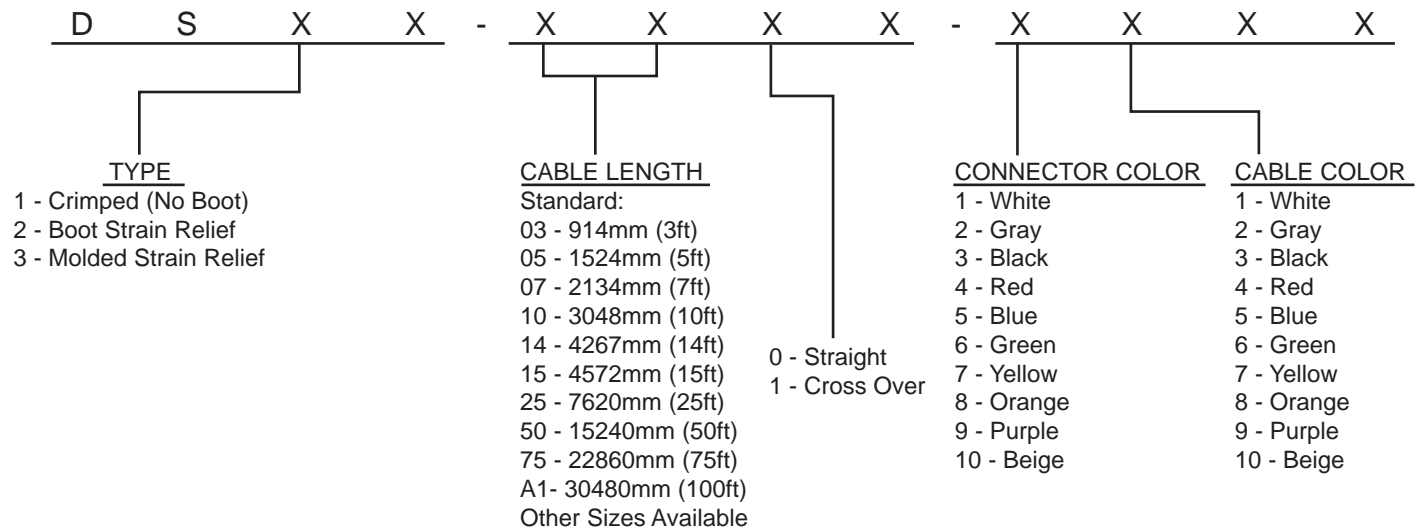

Category 5 Cable Ordering System

HOW TO ORDER:

Rev		Drawn	Checked	Approved	Date	SMP TECHNOLOGY, INC.
0	Issued	B.S.	S.M.	S.M.	10/24/08	
						Category 5 Cable Ordering System
TOL. DEC.	.X +/-	.XX +/-	.XXX +/-	ANGLE +/-	UNIT: mm	Pg: 1